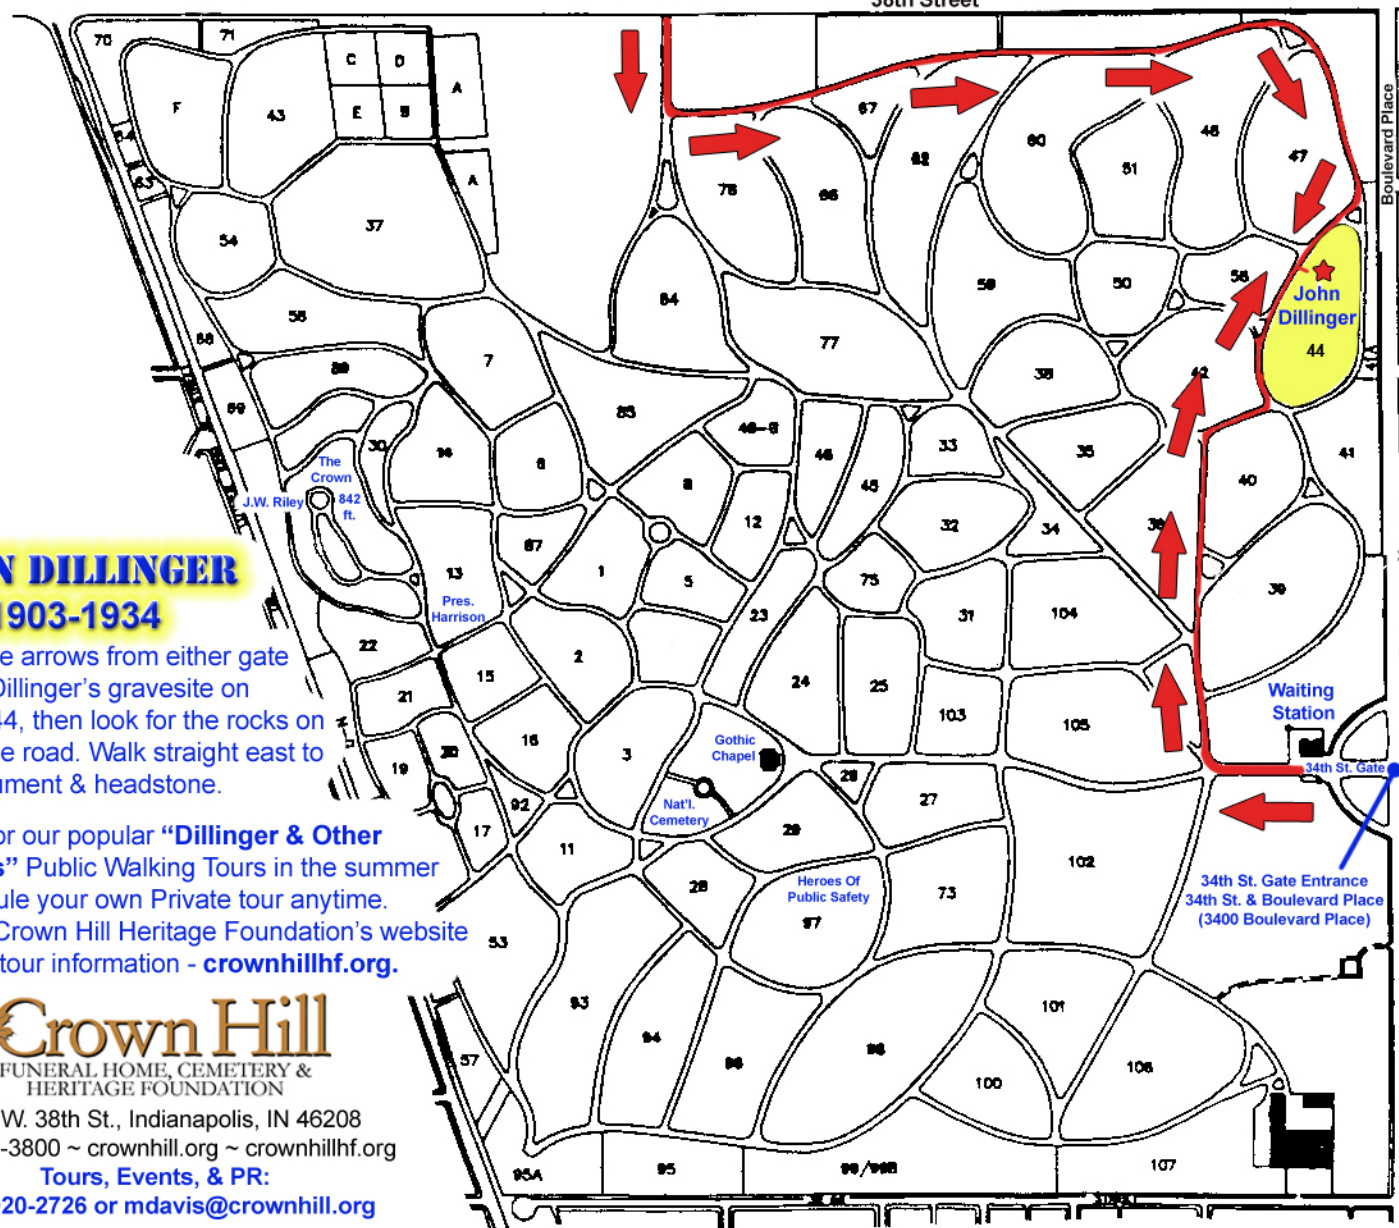

34th St. Gate Entrance
34th St. & Boulevard Place
(3400 Boulevard Place)