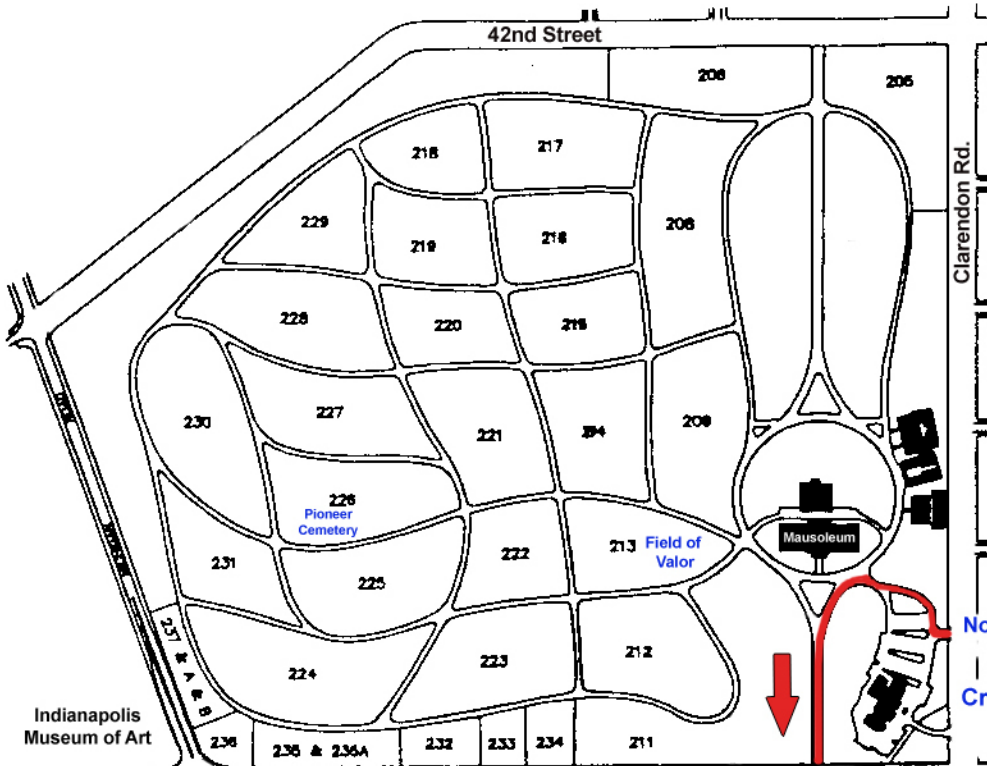

Directions to JOHN DILLINGER'S Gravesite at Crown Hill Cemetery

North Entrance:
38th St. & Clarendon Road
(700 West 38th Street)

Crown Hill Funeral Home
& Cemetery Offices

Indianapolis
Museum of Art

38th Street

JOHN DILLINGER 1903-1934

Follow the arrows from either gate to John Dillinger's gravesite on Section 44, then look for the rocks on side of the road. Walk straight east to the monument & headstone.

Join us for our popular "Dillinger & Other Notables" Public Walking Tours in the summer or schedule your own Private tour anytime. See the Crown Hill Heritage Foundation's website for more tour information - crownhillhf.org.