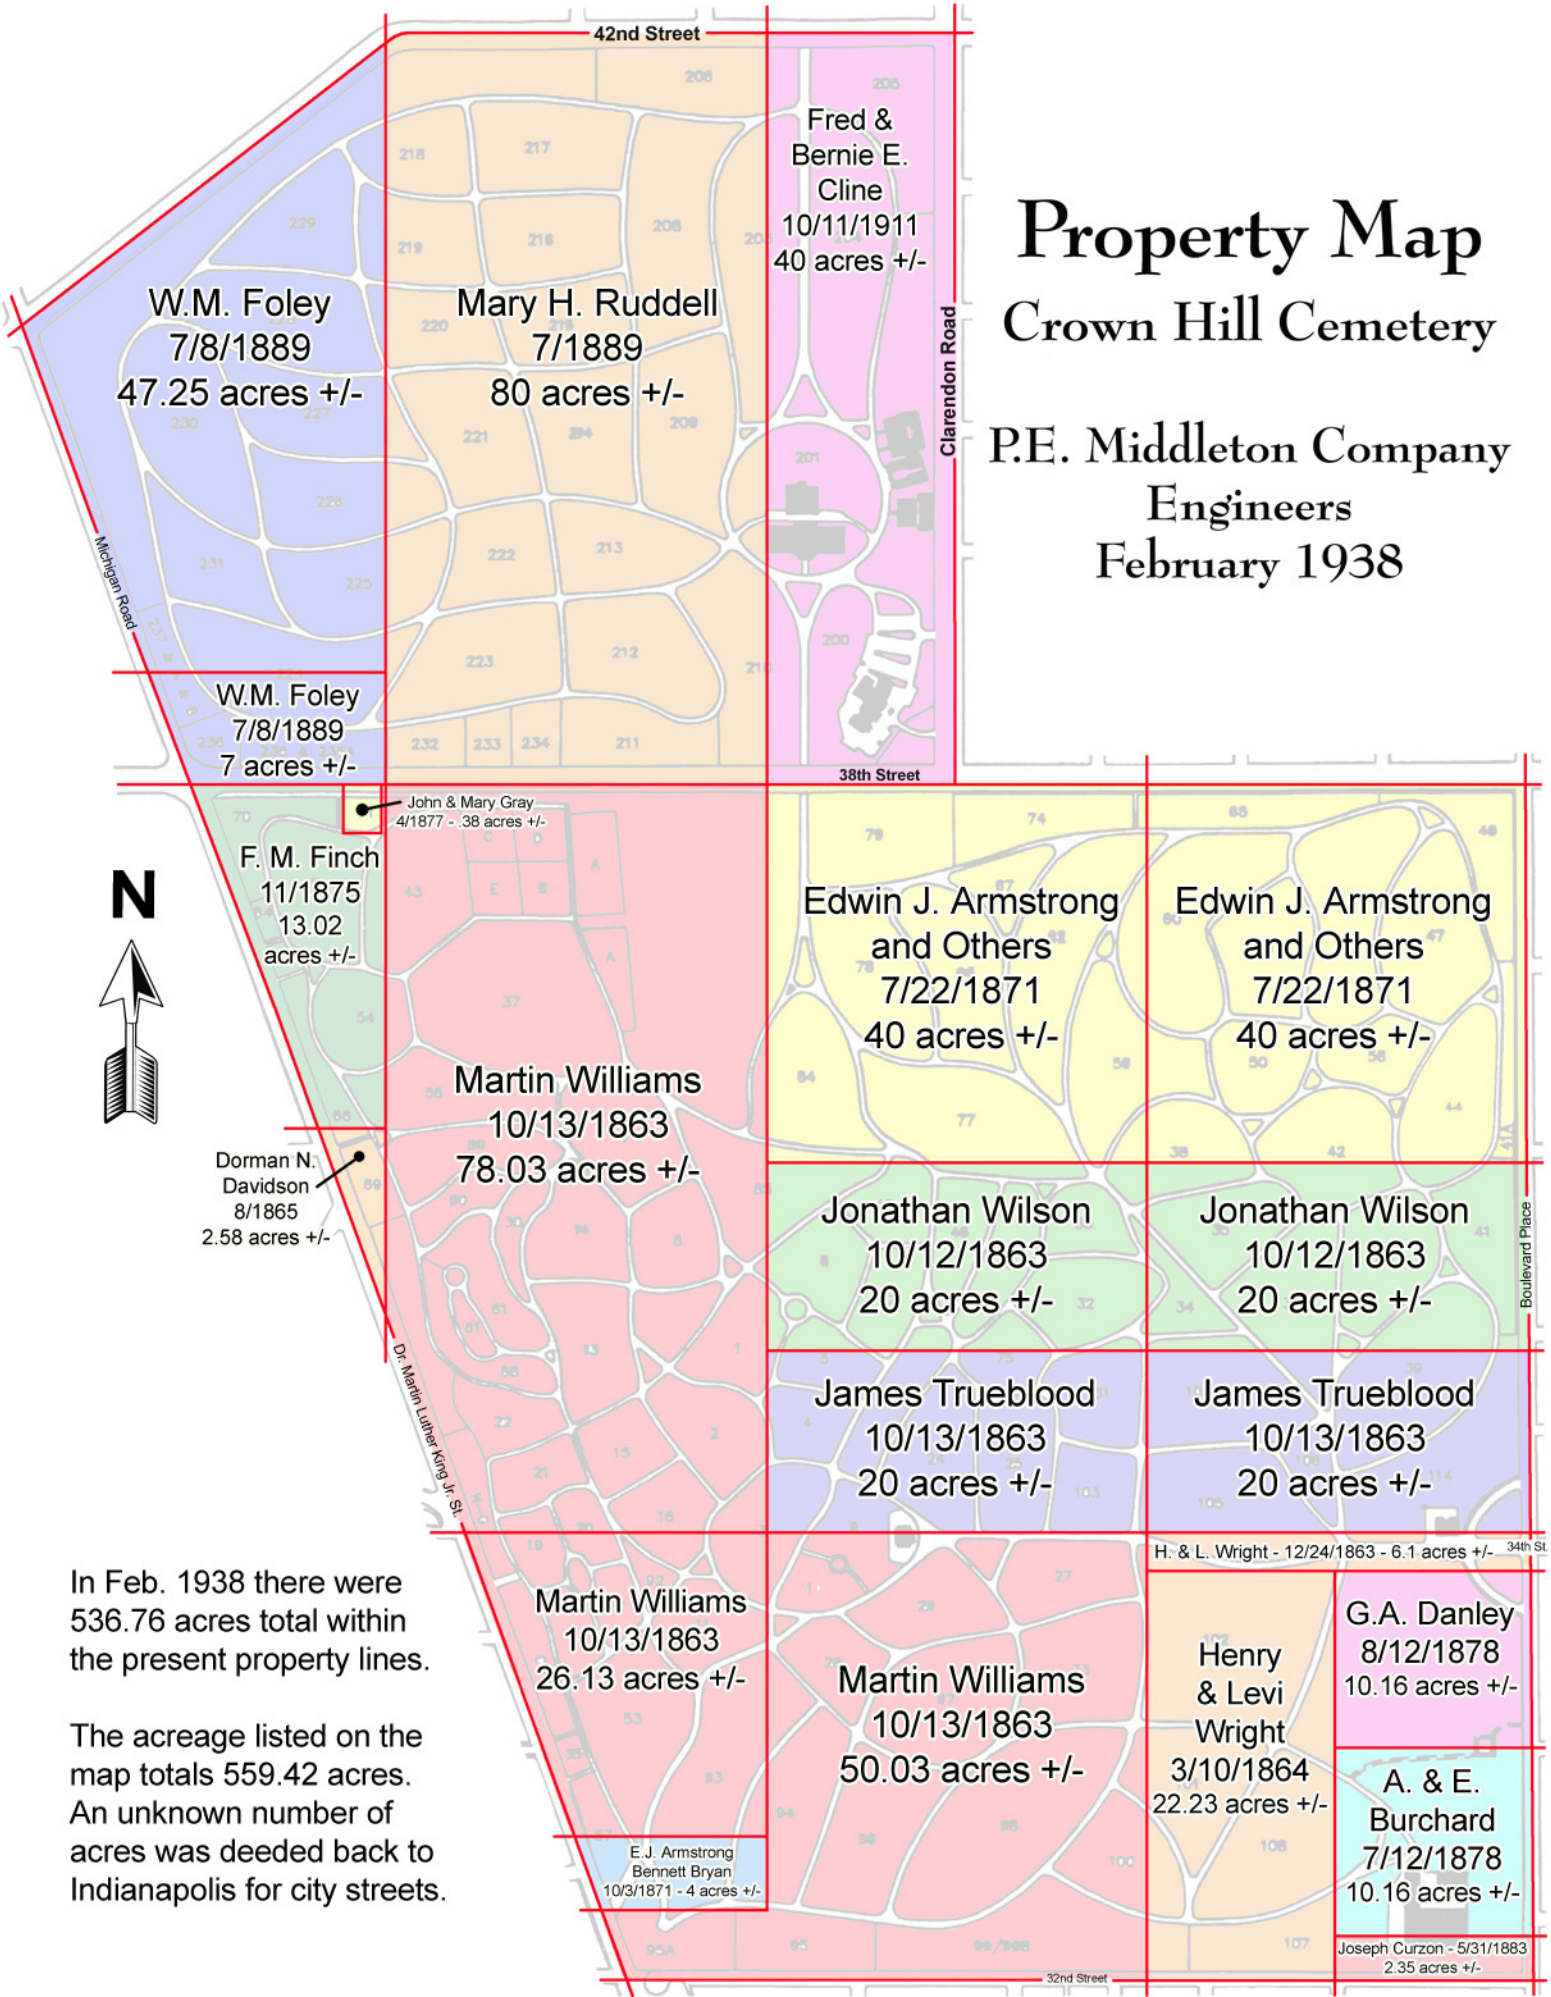

Property Map

Crown Hill Cemetery

P.E. Middleton Company
Engineers
February 1938

In Feb. 1938 there were 536.76 acres total within the present property lines.

The acreage listed on the map totals 559.42 acres. An unknown number of acres was deeded back to Indianapolis for city streets.