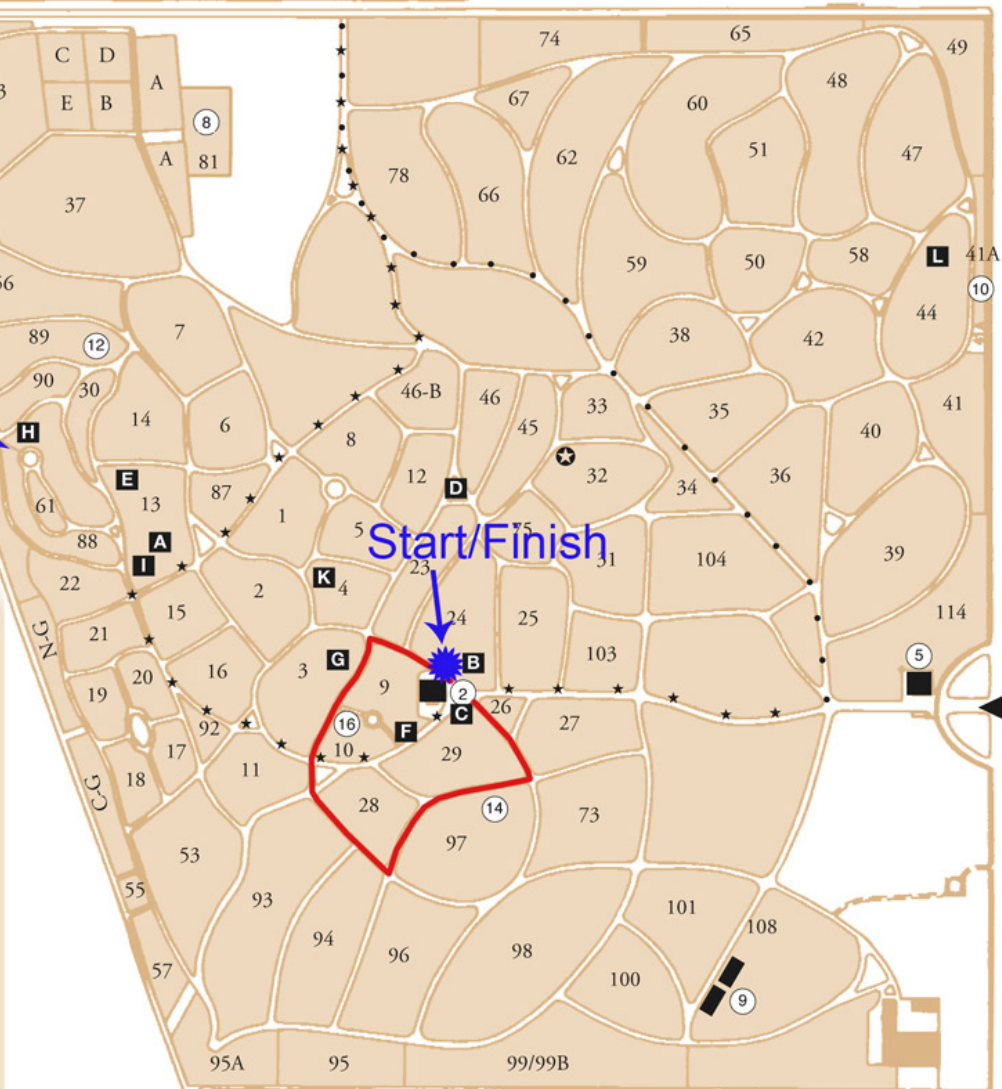

Crown Hill Walking Club

.51 Mile Route

 - Mile Markers, Start/Finish

Funeral Home & Cemetery Office:
317.925.3800 / info@crownhill.org

North Entrance
Funeral Home - Register Here
38th Street

Restrooms

- #1 Community Mausoleum
- #2 Gothic Chapel (IN THE BACK)

The Crown
(JW Riley Memorial)

BUILDINGS AND MEMORIAL SITES

- ① Community Mausoleum
- ② Gothic Chapel
- ③ Administration Building
- ④ Crown Hill Funeral Home
- ⑤ Waiting Station
- ⑥ Garden Mausoleums
- ⑦ Abbey Mausoleums
- ★ Confederate Lot
- ⑧ Cremation Memorial Garden
- ⑨ Pine Mausoleums
- ⑩ Anatomical Memorial Monument
- ⑪ Pioneer Cemetery
- ⑫ Indiana AIDS Memorial
- ⑬ Field of Valor Veteran's Section
- ⑭ Heroes of Public Safety Section
- ⑮ Latino Section
- ⑯ National Cemetery

223

225

226

231

231

213

210

211

212

213

210

224

223

225

226

231