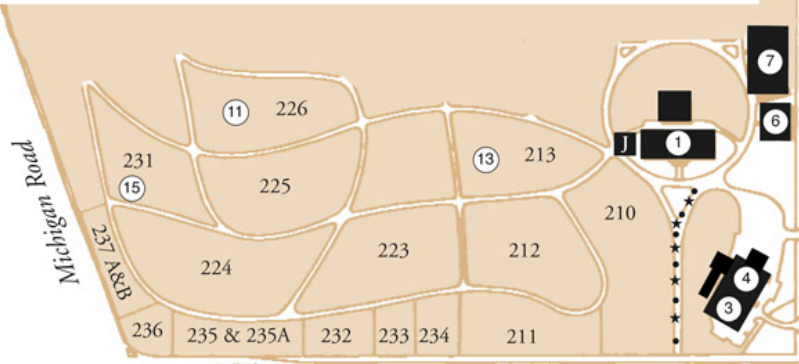

Crown Hill Walking Club

.51 Mile Route

 - Mile Markers, Start/Finish

Funeral Home & Cemetery Office:
317.925.3800 / info@crownhill.org

North Entrance
Funeral Home - Register Here
38th Street

Restrooms

- #1 Community Mausoleum
- #2 Gothic Chapel (IN THE BACK)

The Crown
(JW Riley Memorial)

BUILDINGS AND MEMORIAL SITES

- ① Community Mausoleum
- ② Gothic Chapel
- ③ Administration Building
- ④ Crown Hill Funeral Home
- ⑤ Waiting Station
- ⑥ Garden Mausoleums
- ⑦ Abbey Mausoleums
- ★ Confederate Lot
- ⑧ Cremation Memorial Garden
- ⑨ Pine Mausoleums
- ⑩ Anatomical Memorial Monument
- ⑪ Pioneer Cemetery
- ⑫ Indiana AIDS Memorial
- ⑬ Field of Valor Veteran's Section
- ⑭ Heroes of Public Safety Section
- ⑮ Latino Section
- ⑯ National Cemetery