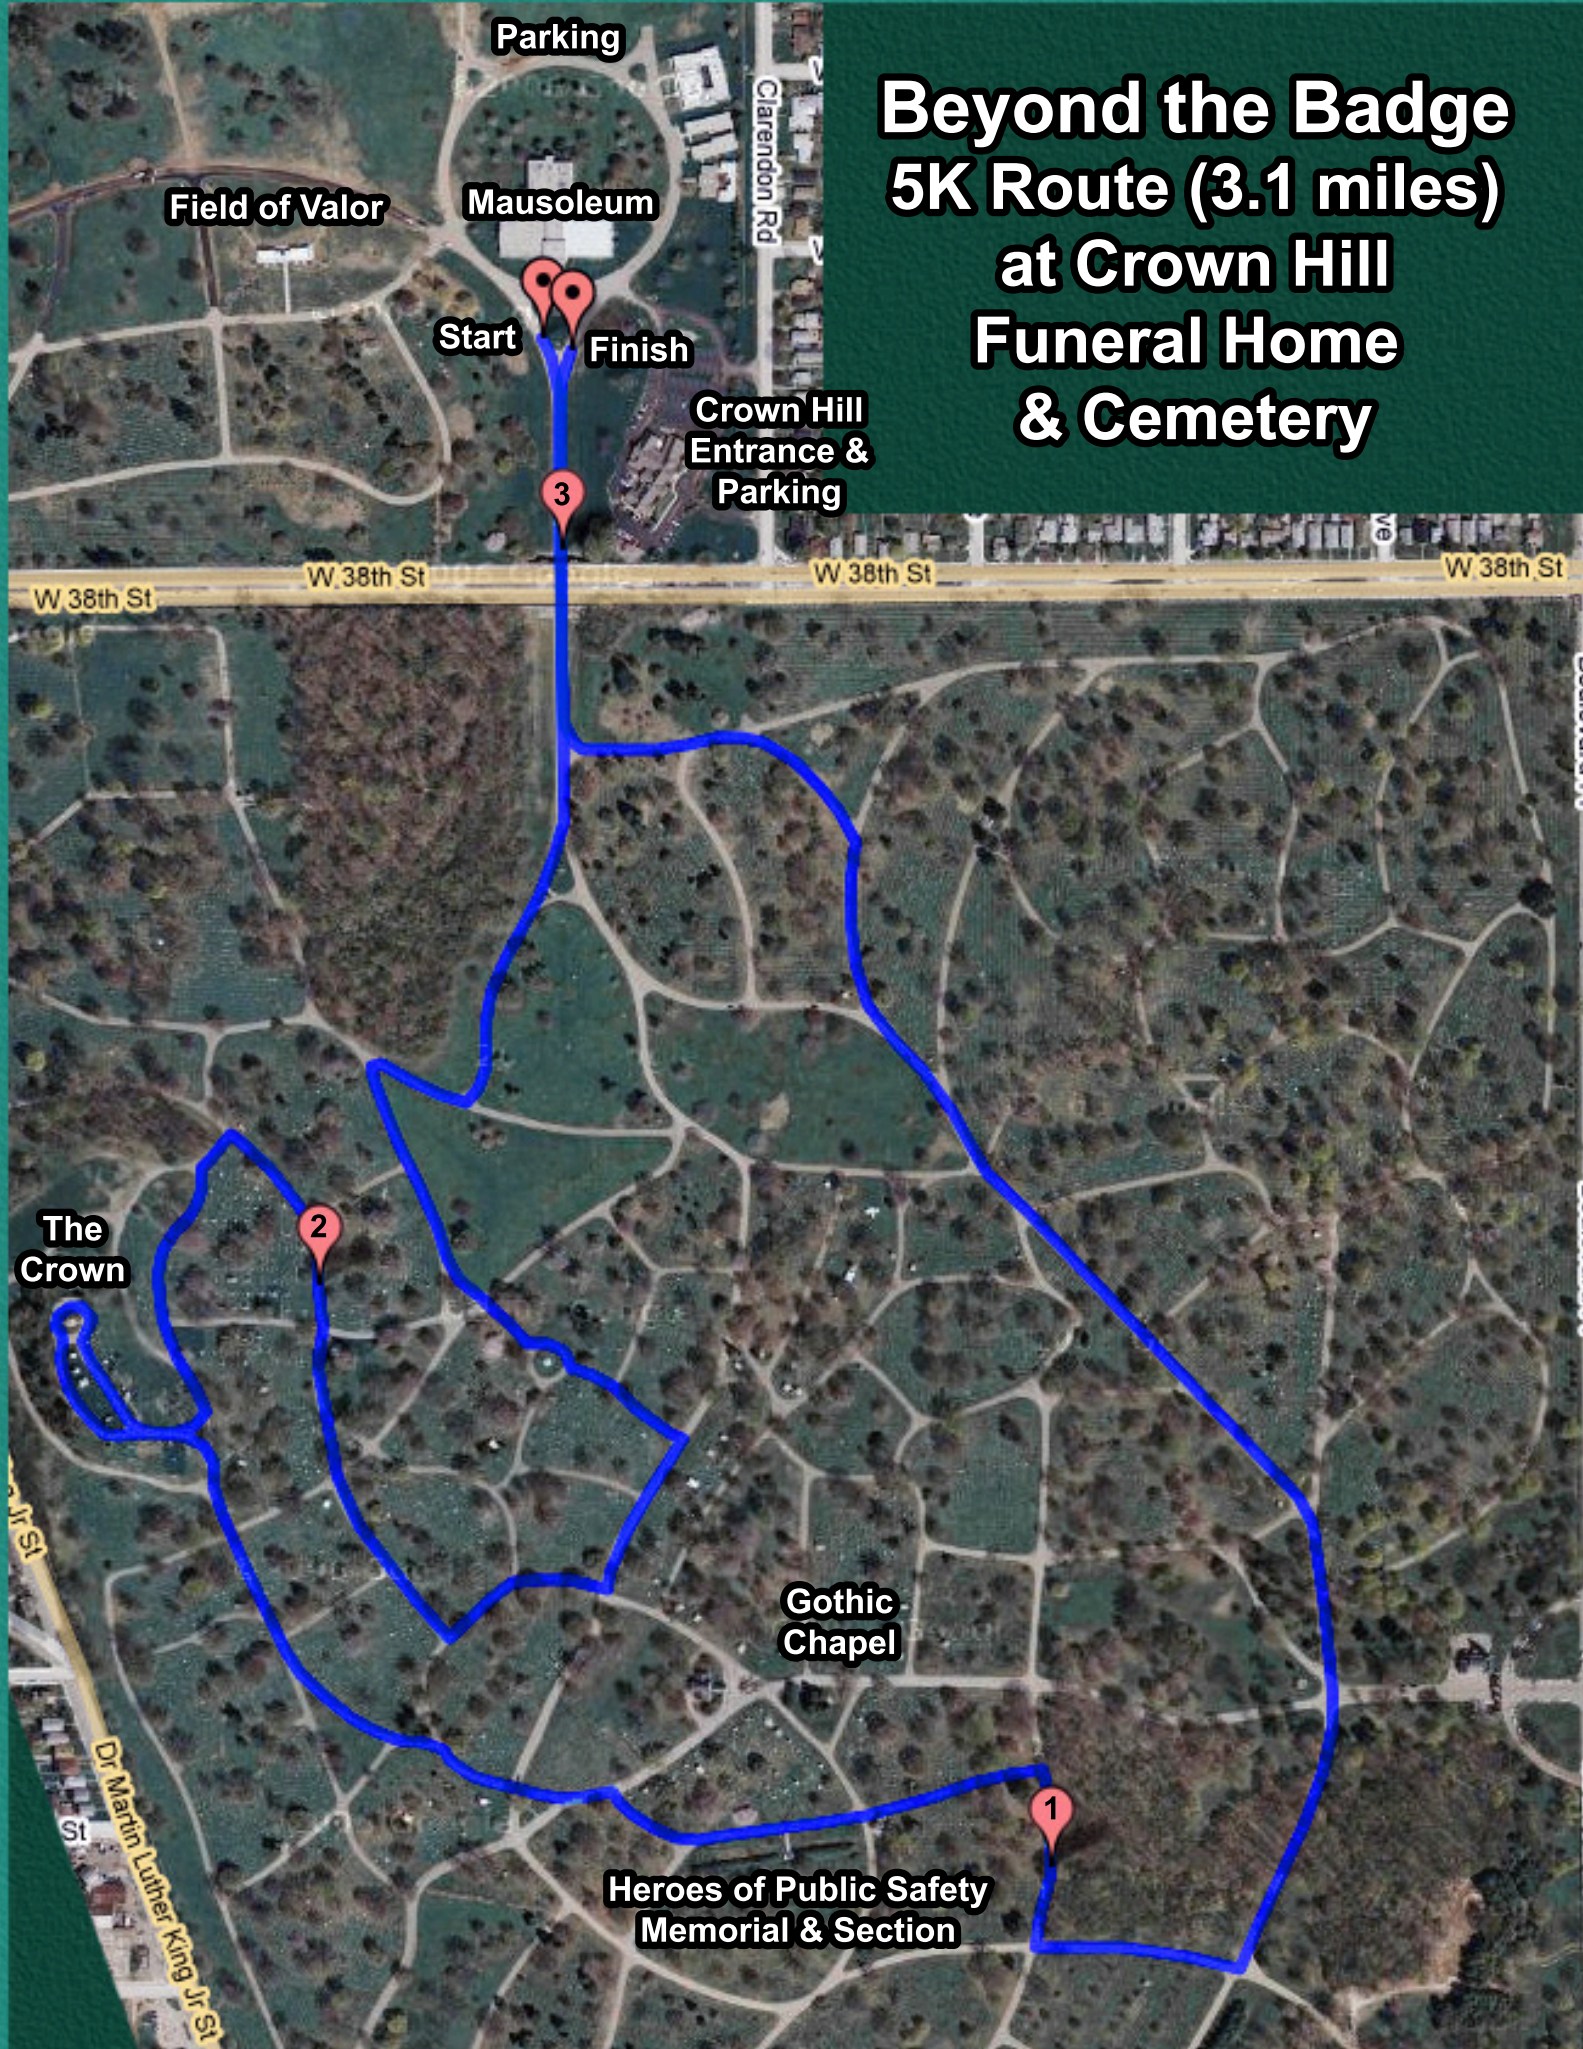

Beyond the Badge 5K Route (3.1 miles) at Crown Hill Funeral Home & Cemetery

Parking

Field of Valor

Mausoleum

Clarendon Rd

Start

Finish

Crown Hill
Entrance &
Parking

3

W 38th St

W 38th St

W 38th St

W 38th St

The
Crown

2

Gothic
Chapel

Heroes of Public Safety
Memorial &
Section

1

Dr. Martin Luther King Jr St